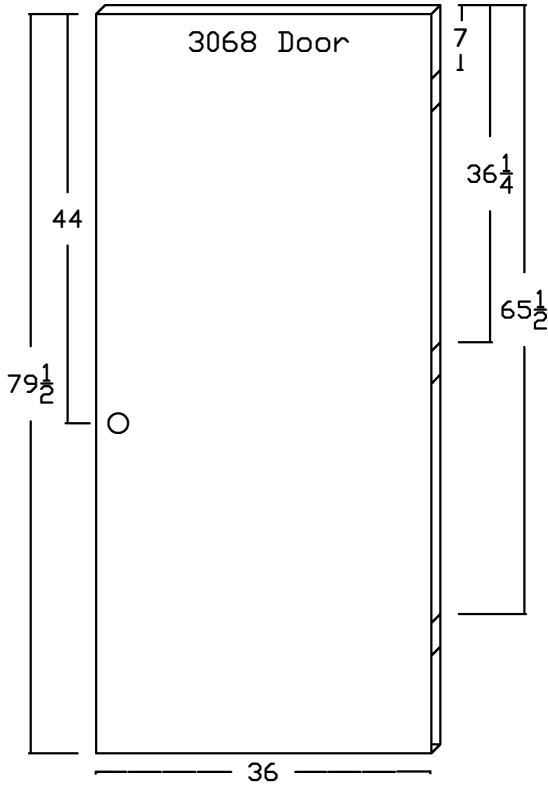

For outside of frame width add 1-5/8" to door width.

For outside of frame height add 1-5/8" to door height.

Add an additional 1" to outside of frame width for rough opening.

Add an additional 1/2" to outside of frame height for rough opening.

Example:

36" door width + 1-5/8" = 37-5/8" □SF width.

37-5/8" □SF width + 1" = 38-5/8" rough opening.

79-1/2" door height + 1-5/8" = 81-1/8" □SF height.

81-1/8" □SF height + 1/2" = 81-5/8" rough opening.