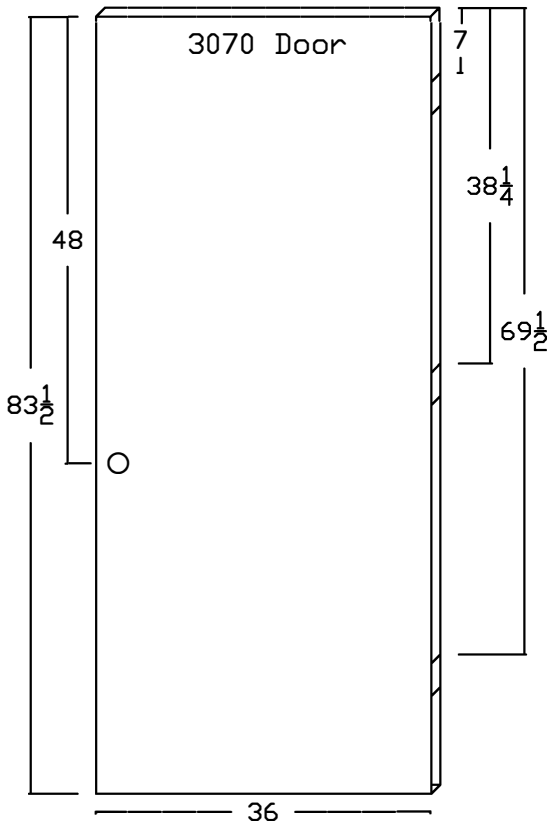

For outside of frame width add 1-5/8" to door width.

For outside of frame height add 1-5/8" to door height.

Add an additional 1" to outside of frame width for rough opening.

Add an additional 1/2" to outside of frame height for rough opening.

Example:

36" door width + 1-5/8" = 37-5/8" □SF width.

37-5/8" □SF width + 1" = 38-5/8" rough opening.

79-1/2" door height + 1-5/8" = 81-1/8" □SF height.

81-1/8" □SF height + 1/2" = 81-5/8" rough opening.