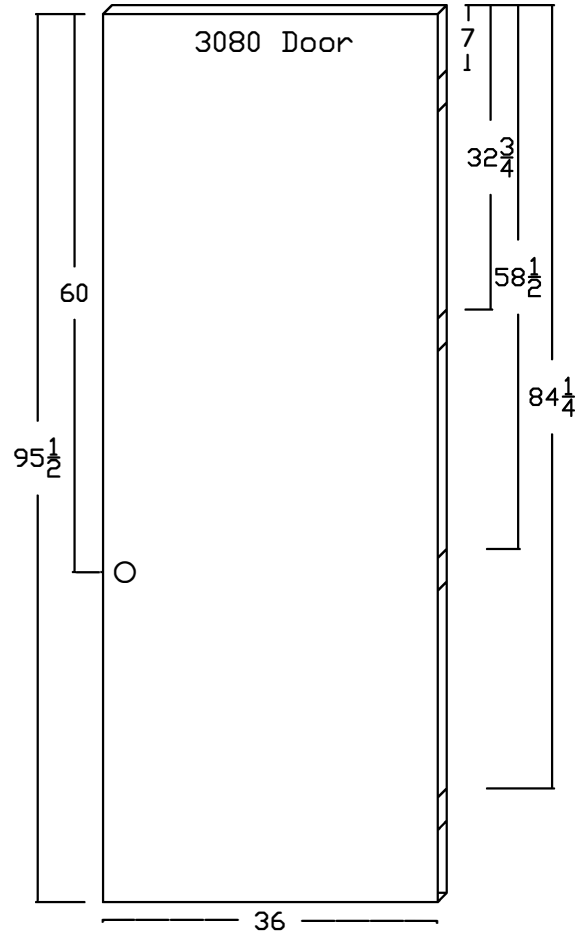

For outside of frame width add 1-5/8" to door width.

For outside of frame height add 1-5/8" to door height.

Add an additional 1" to outside of frame width for rough opening.

Add an additional 1/2" to outside of frame height for rough opening.

Example:

36" door width + 1-5/8" = 37-5/8" □SF width.

37-5/8" □SF width + 1" = 38-5/8" rough opening.

79-1/2" door height + 1-5/8" = 81-1/8" □SF height.

81-1/8" □SF height + 1/2" = 81-5/8" rough opening.