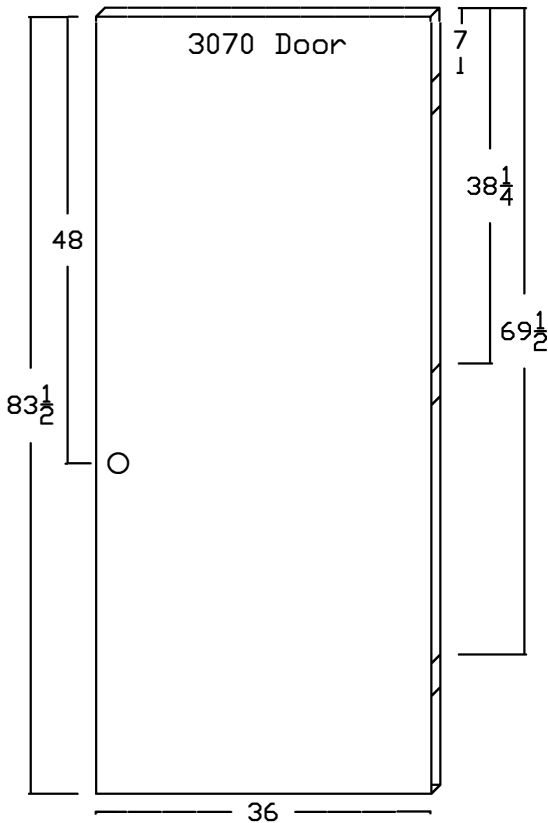

For outside of frame width add 1-5/8" to door width.

For outside of frame height add 1-5/8" to door height.

Add an additional 1" to outside of frame width for rough opening.

Add an additional 1/2" to outside of frame height for rough opening.

Example:

36" door width + 1-5/8" = 37-5/8" □SF width.

37-5/8" □SF width + 1" = 38-5/8" rough opening.

79-1/2" door height + 1-5/8" = 81-1/8" □SF height.

81-1/8" □SF height + 1/2" = 81-5/8" rough opening.