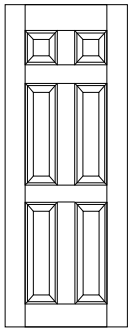

**Moulded Hardboard**

*See Reverse for Inventoried Sizes*

Colonist Smooth

Carrara Smooth

Caiman Smooth

Santa Fe Smooth

Rockport Smooth

Classique Textured

F-44

#730

Divided Lite

1 Lite

**1-3/8" Primed Shaker**

**1-3/4" Primed Shaker**

4020

4102